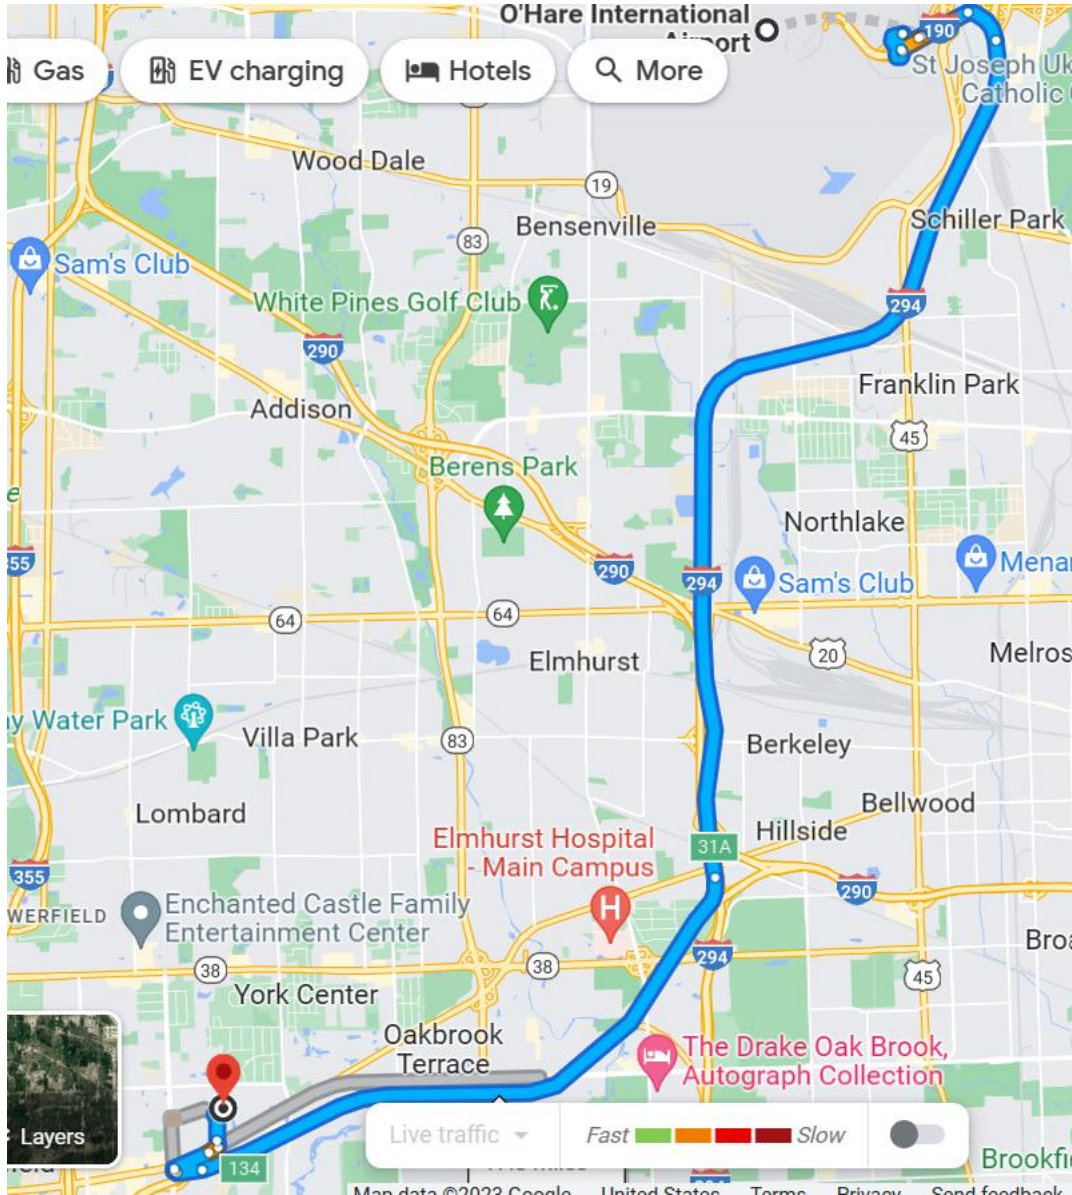

Hotel Information

The Westin Chicago Lombard Hotel
70 Yorktown Center
Lombard, IL 60148
630-719-8000

Directions from O'Hare Airport

O'Hare International Airport

10000 W Balmoral Ave, Chicago, IL 60666

✓ Get on I-190 E

2 min (0.8 mi)

↑ Head southwest on I-190 W

184 ft

↘ Take the Bessie Coleman Dr exit toward Airport Terminal 5/A.R.F.F. Staging Area D

0.4 mi

↘ Turn right onto Bessie Coleman Dr

0.2 mi

⤴ Use the right lane to merge onto I-190 E via the ramp to Airport Terminal 5/I-90/I-294/Chicago

0.2 mi

✓ Take I-294 S and I-88 W to Highland Ave in Lombard. Take exit 134 from I-88 W

16 min (15.7 mi)

⤴ Merge onto I-190 E

0.7 mi

↘ Take exit 1D toward I-294 S/Indiana/S Tollway

⚠ Toll road

0.4 mi

⤴ Merge onto I-190 E

0.7 mi

↘ Take exit 1D toward I-294 S/Indiana/S Tollway

⚠ Toll road

0.4 mi

⤴ Merge onto I-294 S

⚠ Toll road

8.8 mi