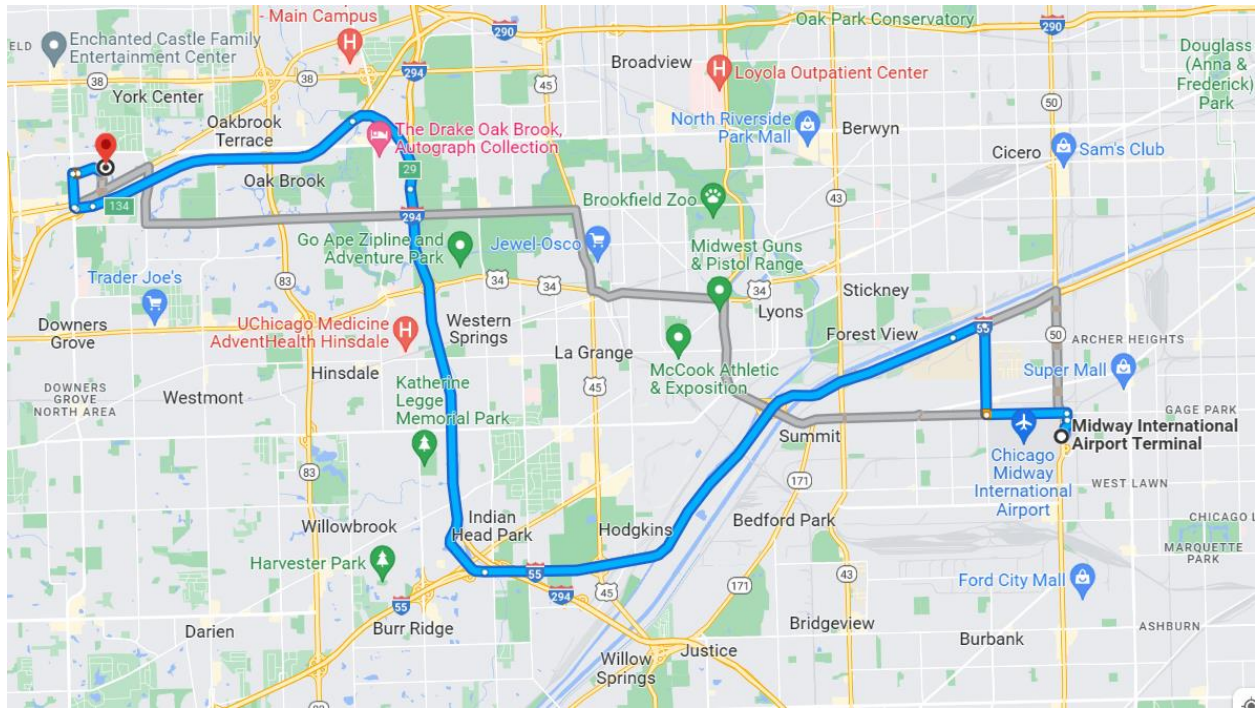

2 min (0.8 mi)

↑ Head southwest on I-190 W

184 ft

↘ Take the Bessie Coleman Dr exit toward Airport Terminal 5/A.R.F.F. Staging Area D

0.4 mi

↘ Turn right onto Bessie Coleman Dr

0.2 mi

⤴ Use the right lane to merge onto I-190 E via the ramp to Airport Terminal 5/I-90/I-294/Chicago

↘ Use the right 2 lanes to take exit 31A to merge onto I-88 W toward Aurora

⚠ Toll road

5.6 mi

↘ Use the right 2 lanes to take exit 134 toward Highland Ave

0.2 mi

↘ Keep right at the fork, follow signs for Illinois 56 and merge onto Highland Ave

0.1 mi

↙ Use the right lane to turn left onto S Fairfield Ave

354 ft

↘ Turn right onto Yorktown Shopping Center

0.2 mi

↘ Turn right

23 ft

70 Yorktown Shopping Center

Lombard, IL 60148

Directions from Midway Airport

Midway International Airport Terminal

5700 S Cicero Ave, Chicago, IL 60629

- ✓ Get on I-55 S in Forest View from W 55th St and S Central Ave
11 min (3.2 mi)
 - ↑ Head north on Taxi Staging
0.2 mi
 - ↑ Continue onto S Kilpatrick Ave
495 ft
 - ↶ Use the left 2 lanes to turn left onto W 55th St
1.1 mi
 - ↷ Turn right onto S Central Ave
1.3 mi
 - ↗ Use the left 2 lanes to turn left to merge onto I-55 S
0.5 mi
- ✓ Continue on I-55 S. Take I-294 N and I-88 W to Highland Ave in Lombard. Take exit 134 from I-88 W
20 min (19.4 mi)
 - ↗ Merge onto I-55 S
7.9 mi
 - ↷ Take exit 277A to merge onto I-294 N toward Wisconsin
⚠ Toll road
5.7 mi